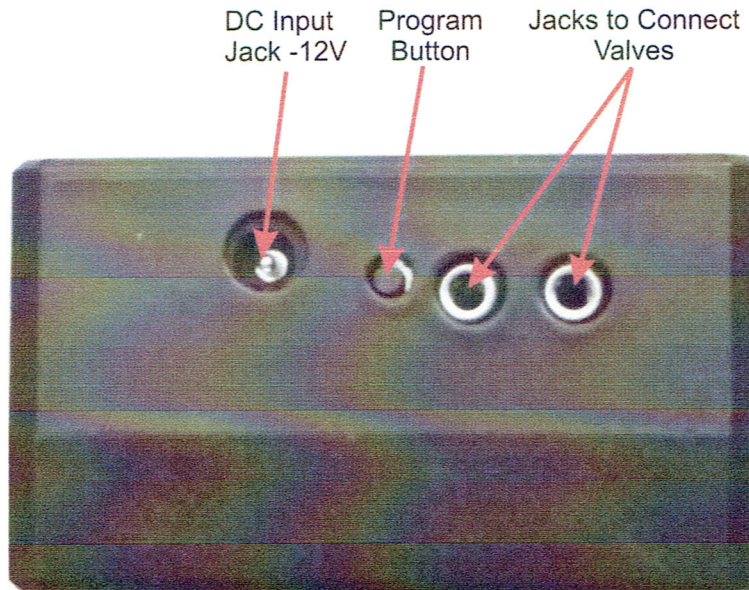

**Fig 4**

**Connections**

**Please Note Valve will close 2 hours after activating total protection on your home alarm system.**